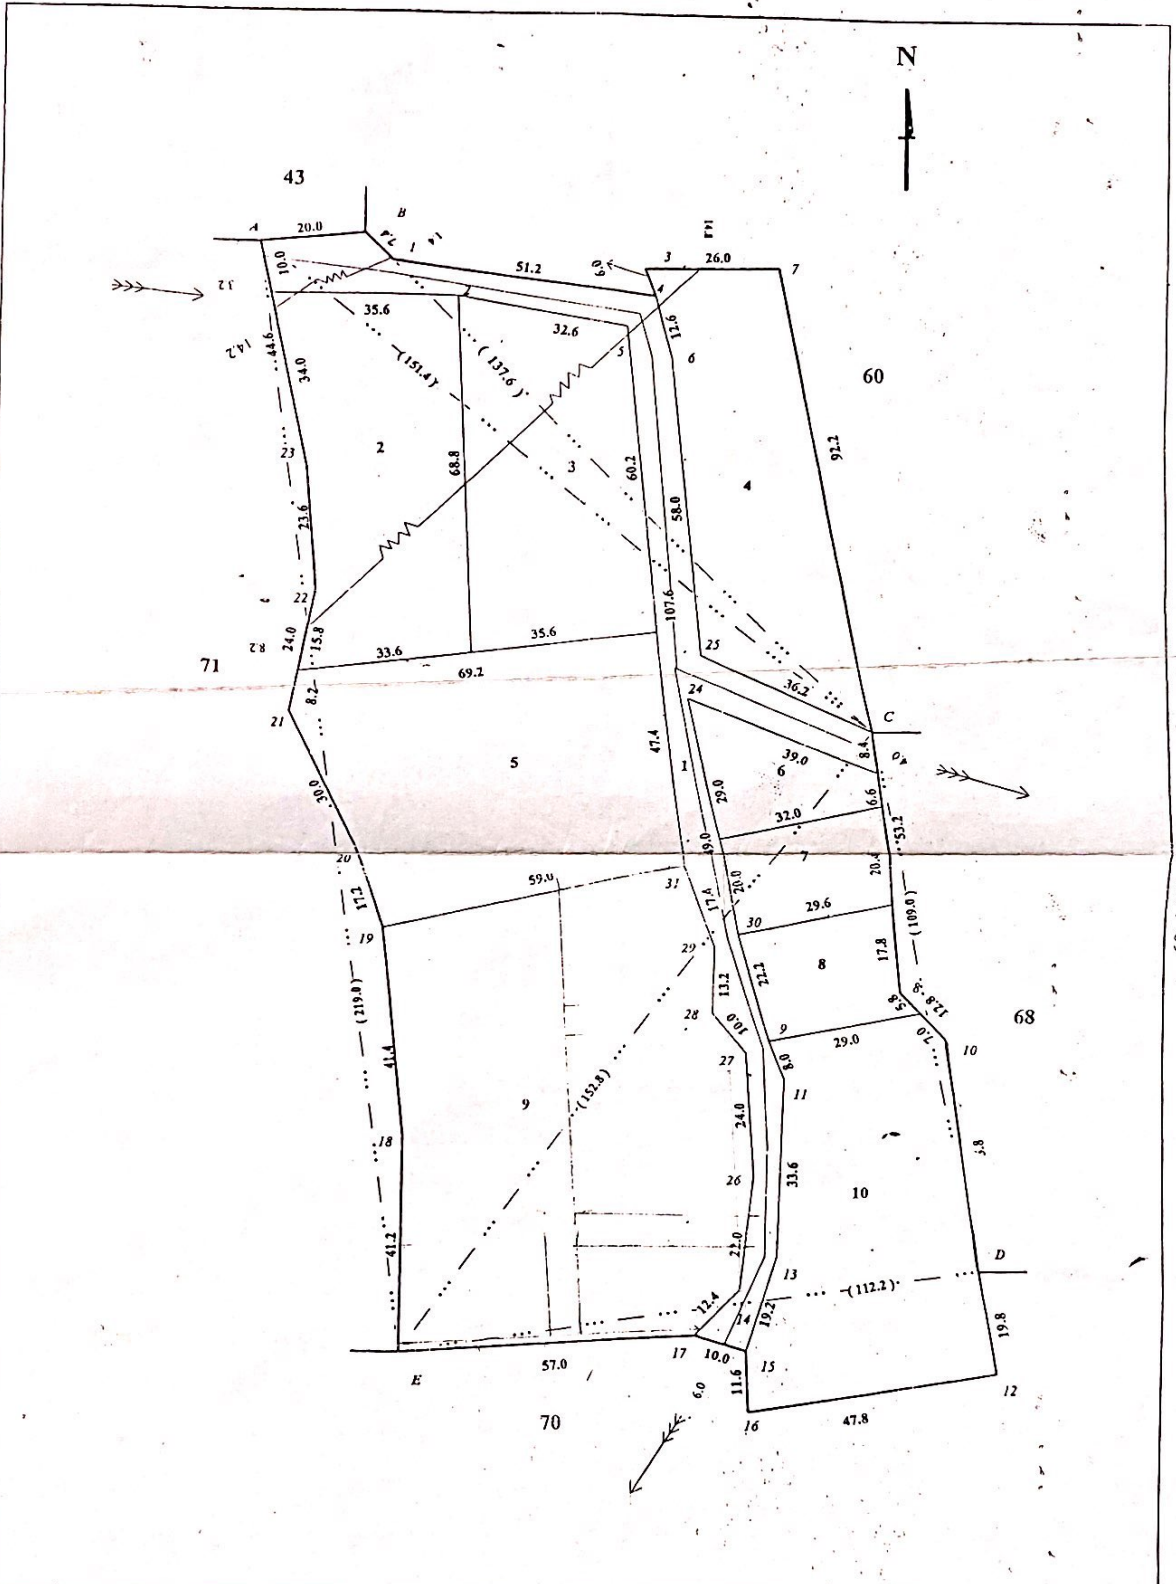

Field No : 69

Village

No:32  
Name:Villanur  
Area: 2.23.0 Hectares

31	12.8	(152.8)	4.2	30
		109.2	2.2	29
		104.4	9.8	28
		99.6	86.4	27
		88.8	79.6	26
		86.4	80.0	25
		79.6	67.8	24
		67.8	35.0	23
		35.0	14.2	22
		137.2		21
		(151.4)		20
		174.8		19
		151.0		18
		127.8		17
		99.2		16
		82.2		15
		49.8		14
		(112.2)		13
		55.4		12
		47.2		11
		46.0		10
		45.6		9
		37.6		8
		8.0		7
		0.6		6
		(109.0)		5
		66.0		4
		63.6		3
		58.0		2
		53.0		1
		51.8		
		61.2		
		24.8		
		23.0		
		31.0		
		48.2		
		35.4		
		21.2		
		4.0		

Scale 1:1000