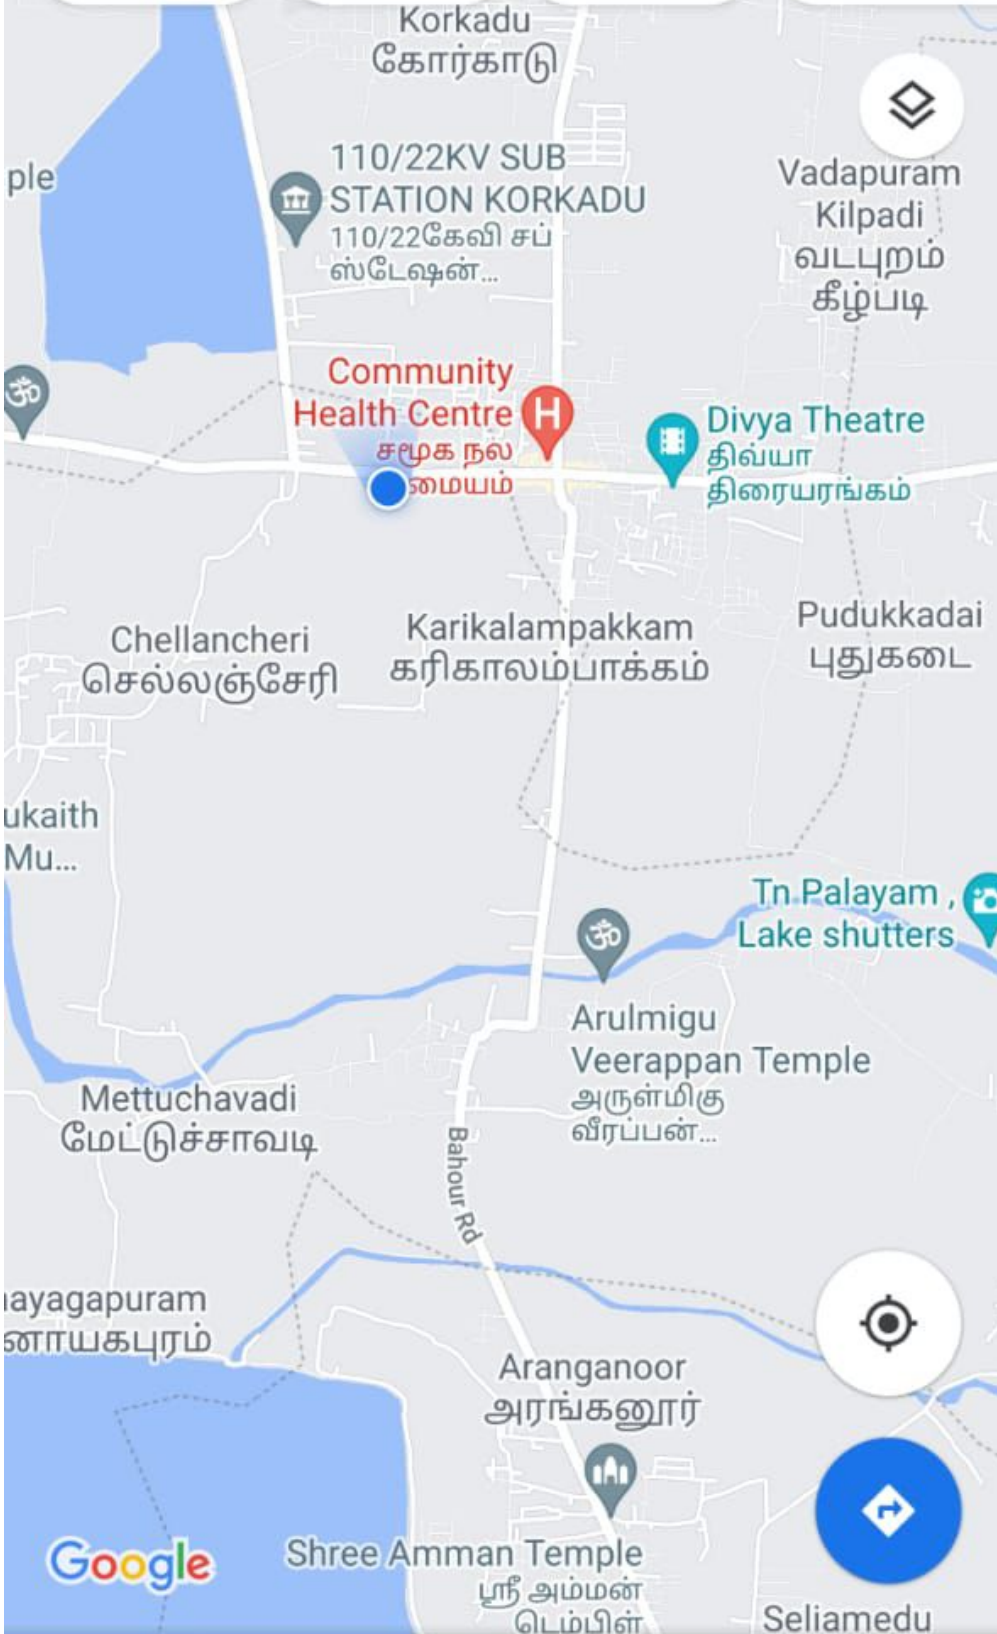

12:43

Try petrol stations, cash...

Home

ATMs

Petrol

Restaura

Google

Explore

Go

Saved

Contribute

Updates