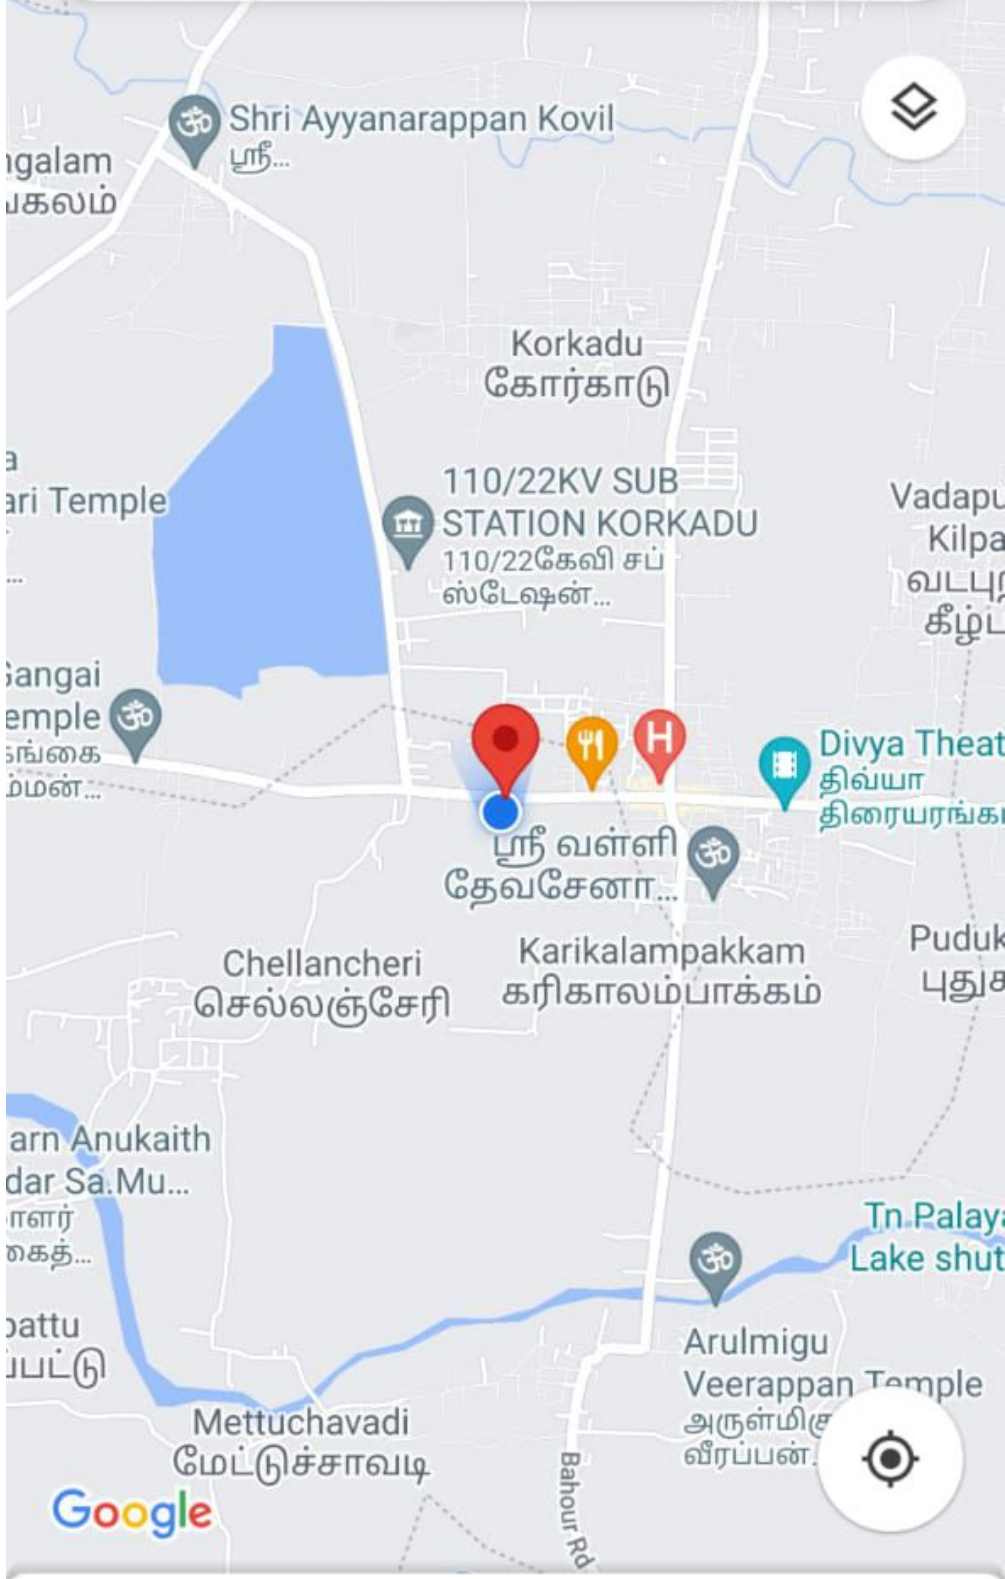

Chellancheri, Tamil Nadu 605007 · 1 min

Directions

Start

Save

Share

12:43

11.864717,79.743223

Thavalakuppam-Embalam Rd

Chellancheri, Tamil Nadu 605007 · 🚶 1 min

Directions

Start

Save

Share

12:43

Try petrol stations, cash...

Home