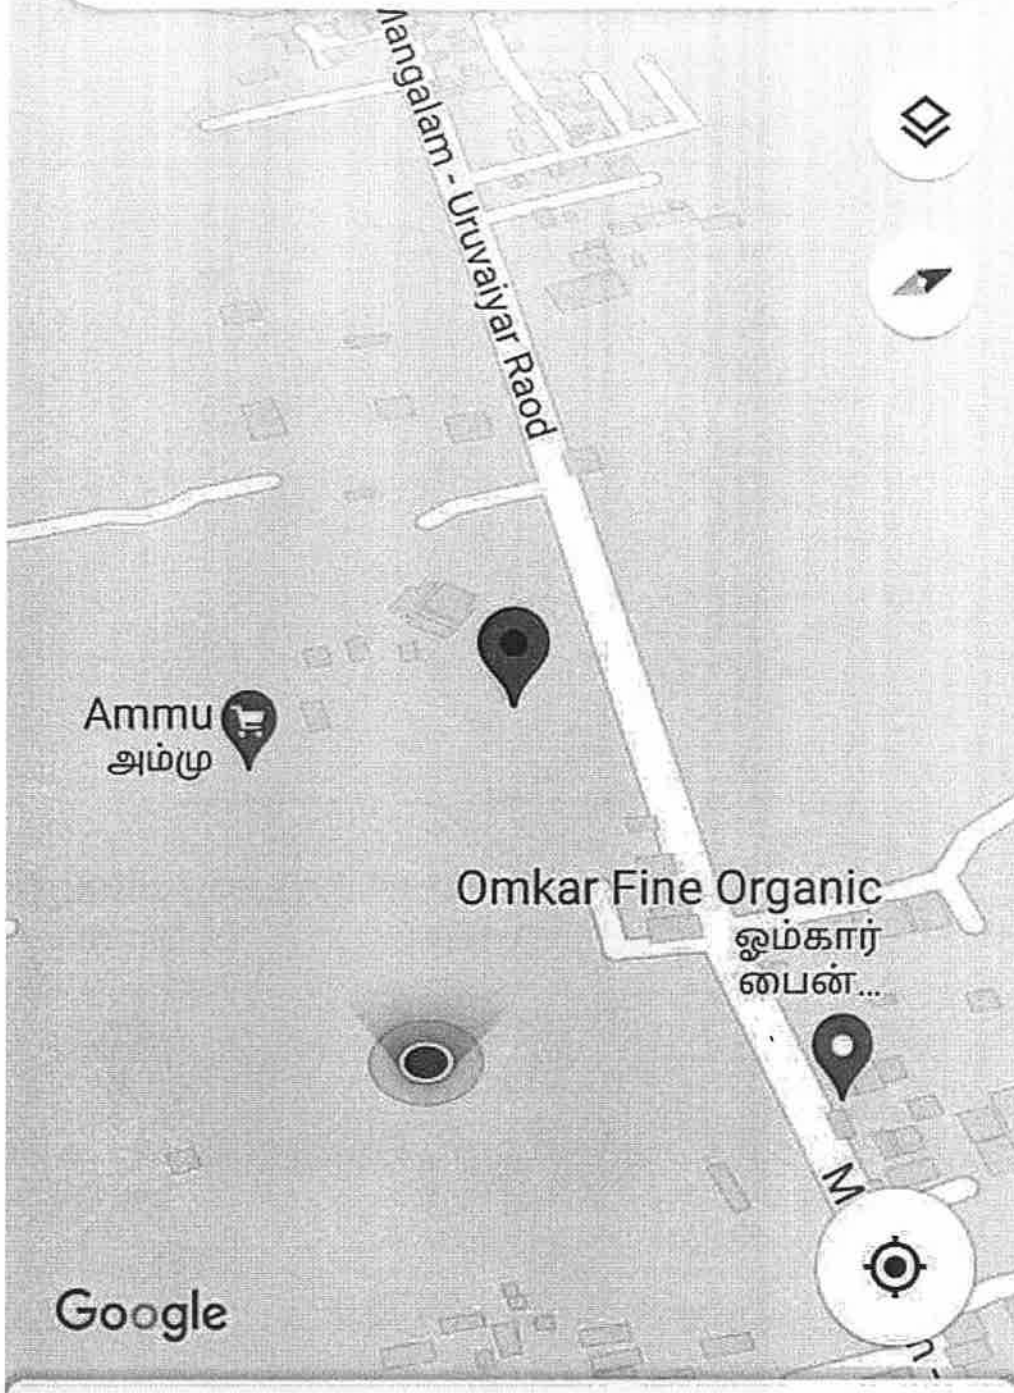

← 11.891210,79.745669 X

### Reliance industries Ltd

Mangalam - Uruvaiyar Raod, Uruvaiyar, Pu...

Warehouse · 🚶 2 min

Open now

📍 Directions

▲ Start

🔖 Save