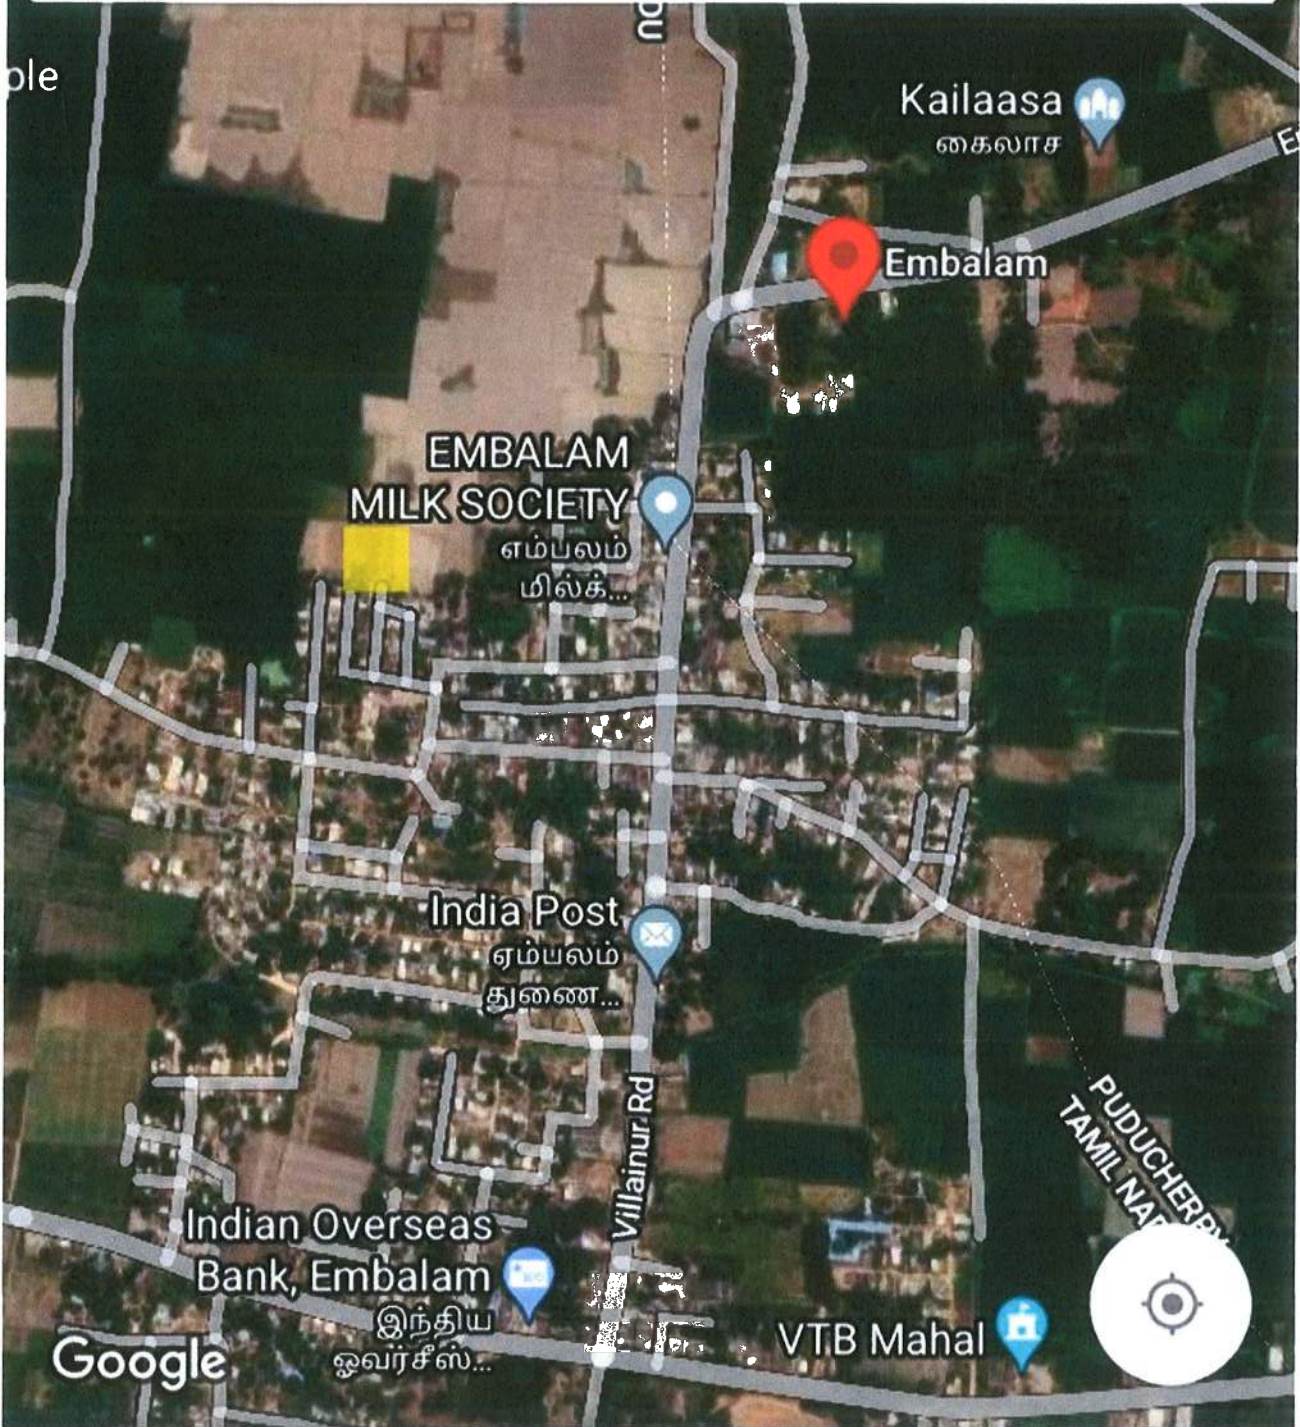

☰ embalam Puducherry ✕ 🎤

Embalam

Puducherry · 🚗 17 min

C. Kumaravel,

📄 MORE INFO

📍 DIRECTIONS