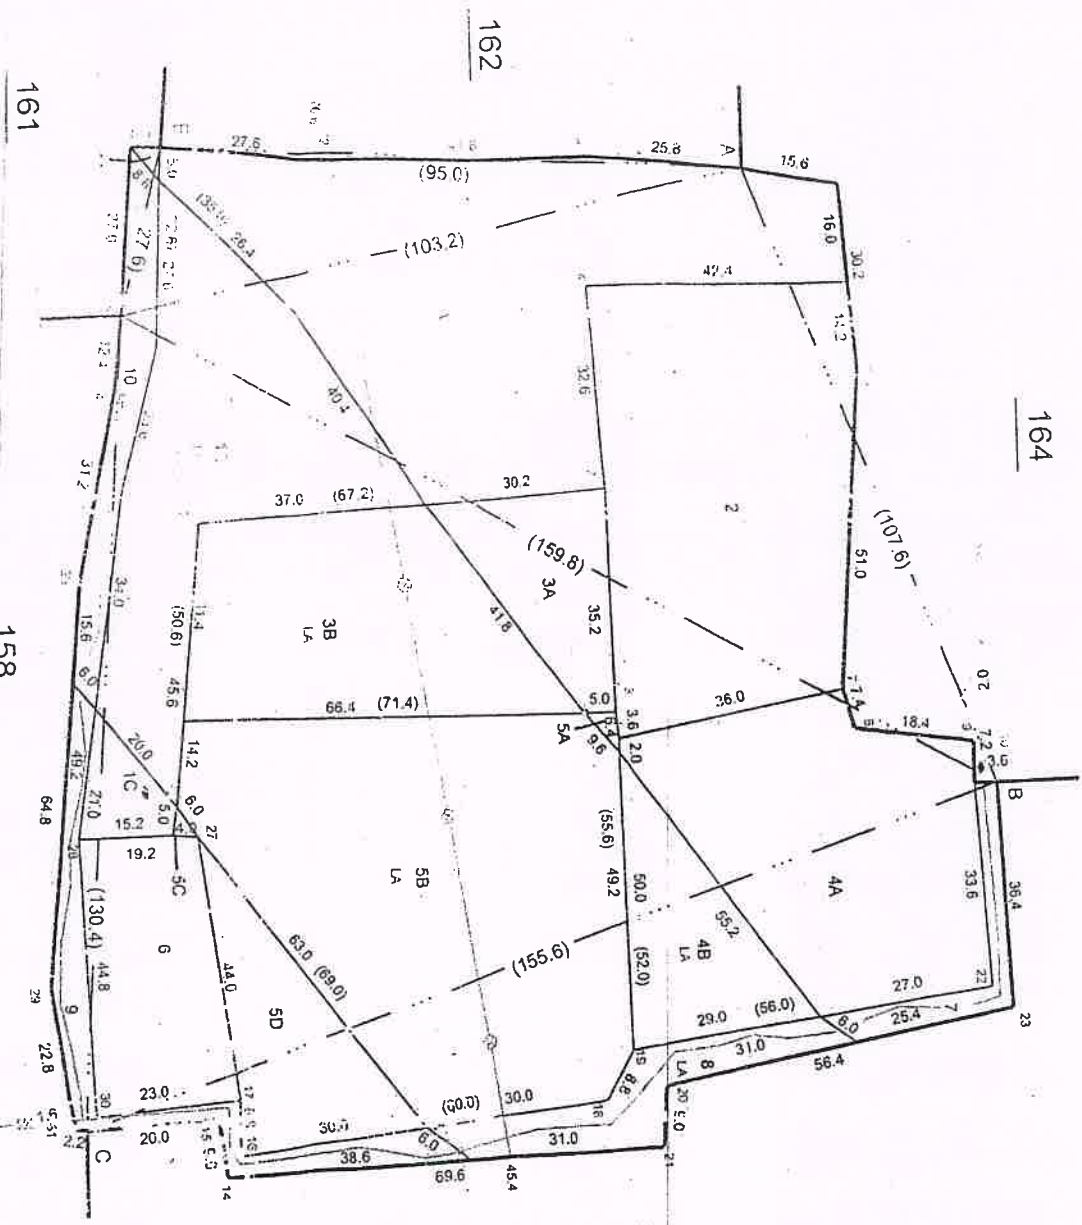

Taluk : Villianur  
 Village : VILLIANUR [32]

Area : Hect 01 Ares 99.00  
 Scale : 1 : 10.00

Ladder	
B	(107.6)
A	(130.4)
C	32.8
	130.2
	128.0
	107.6
	83.4
	82.4
	42.8
	28.6
	-2.2
C	U.9
B	(155.6)
	145.2
	143.2
	85.6
	89.4
	86.6
	86.6
	25.6
	13