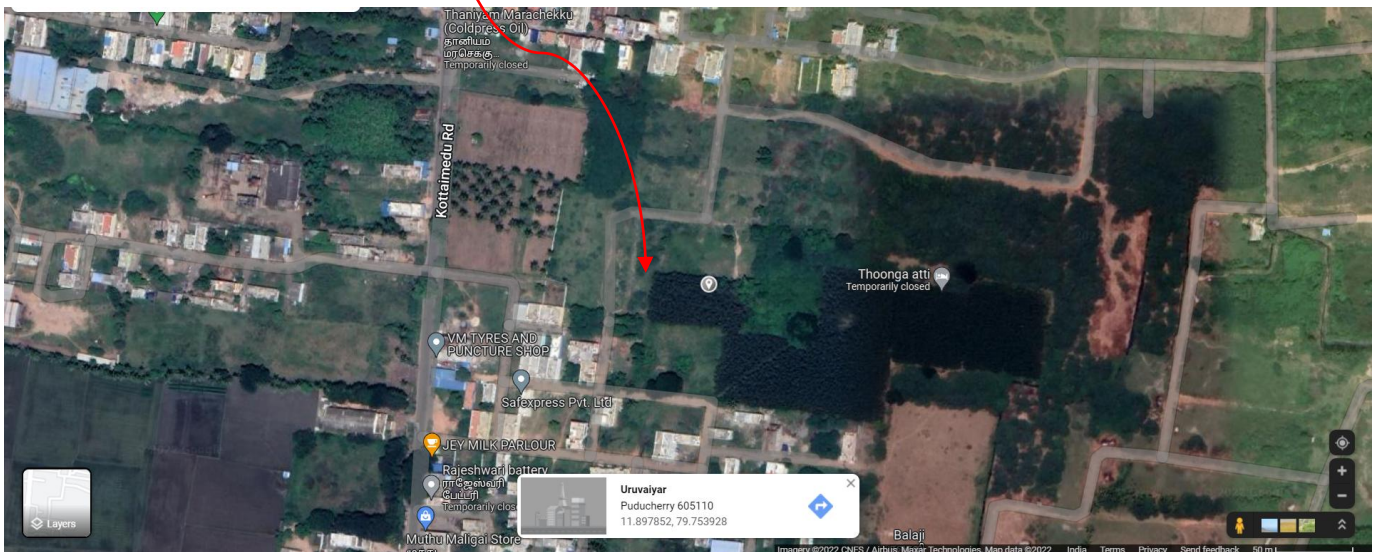

LOCATION DETAILS

The proposed layout **"SRI RAMANA GARDEN"** at R.S. Nos. 30/3, Thirukanchi Revenue Village, Villianur Commune Panchayat, Puducherry is having is Latitude and Longitude as **11°53'52.5"N 79°45'12.9"E**