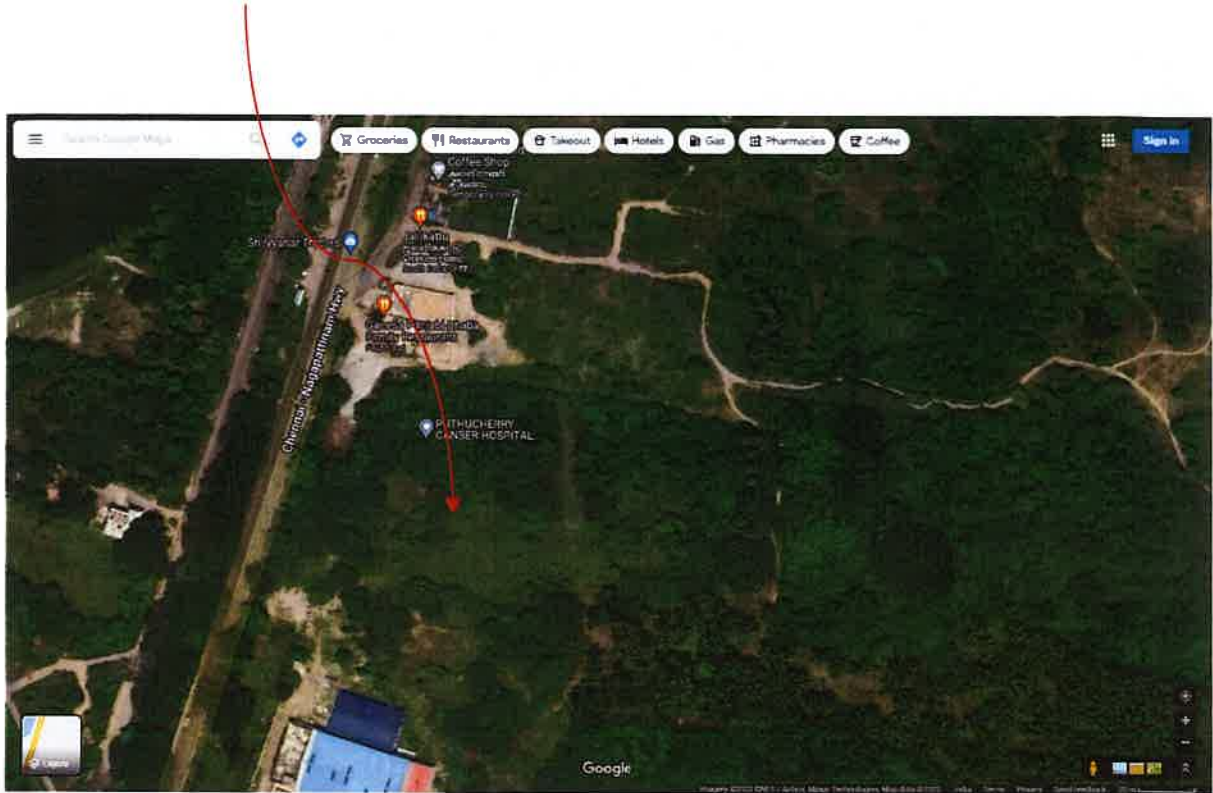

## LOCATION DETAILS

The proposed layout ""**RANJITHAM PONNUSAMY NAGAR**"" at R.S. Nos. 2/5A, Cuddalore Main Road Thavalakuppam Revenue Village, Ariankuppam Commune, Puducherry is having is Latitude and Longitude as **11°52'39.7"N 79°47'54.3"E**

**V. ANNIBAL KENNEDY**