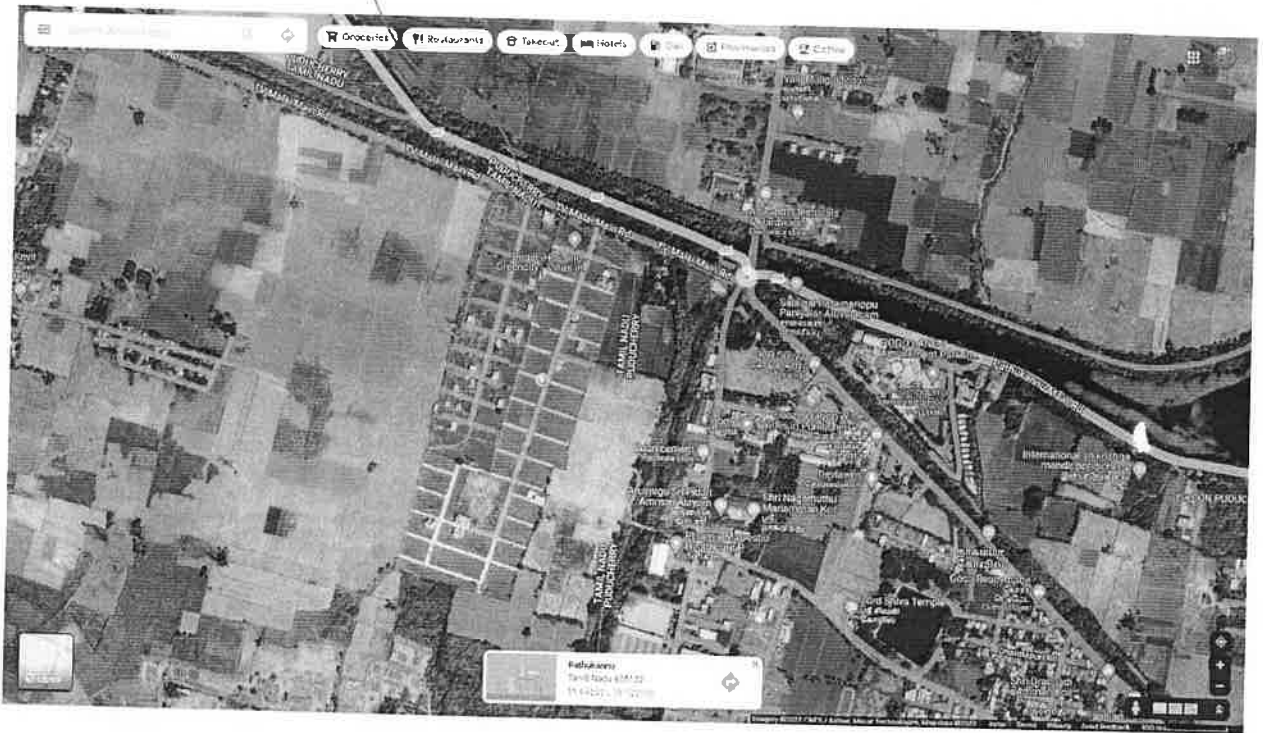

## LOCATION DETAILS

The proposed layout **"GREEN CITY"** at R.S. Nos. 6PT, 8 & 10, Koodapakkam Revenue Village, Villianur Commune, Puducherry is having is Latitude and Longitude as **11°56'34.9"N 79°43'20.9"E**