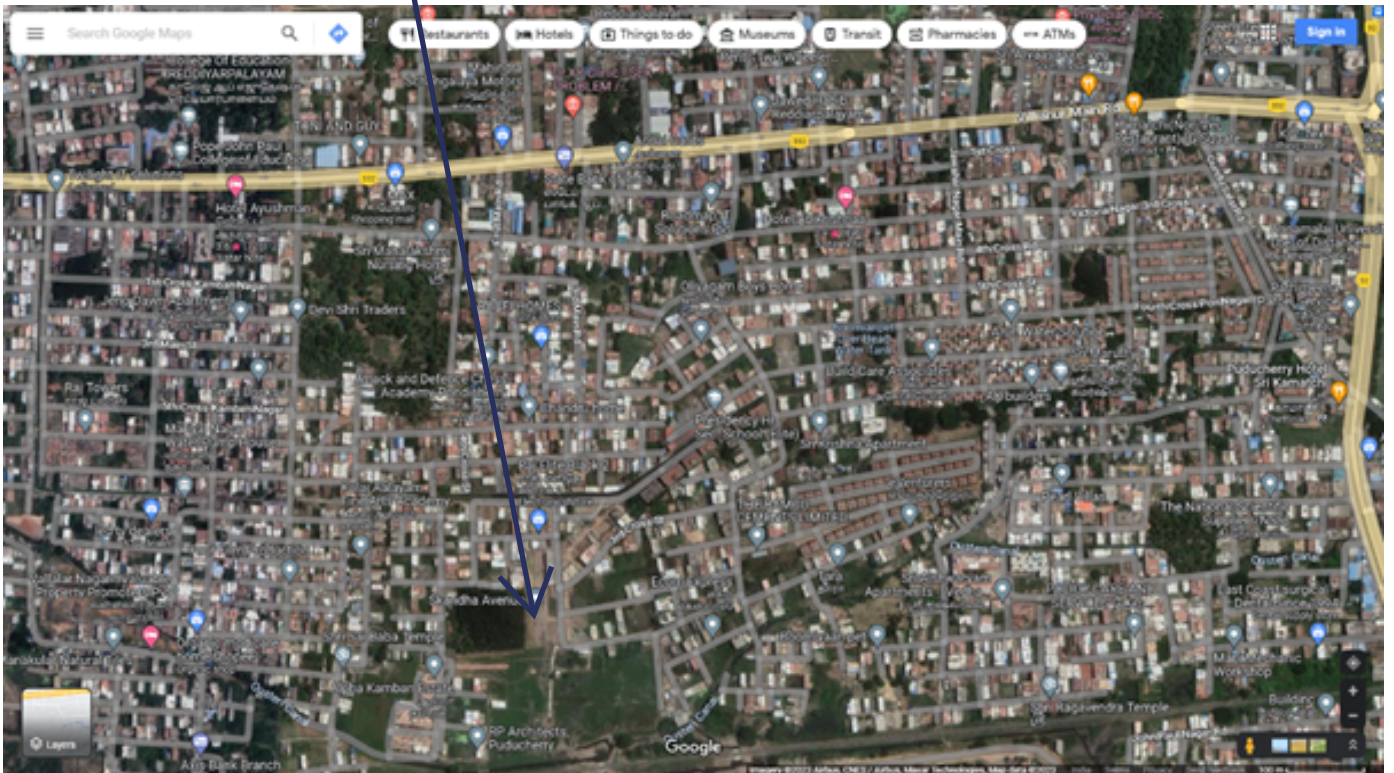

LOCATION DETAILS

The proposed layout : **"SKANDHAA AVENUE"**, R.S. Nos. 113/2 & 113/1/A/1/L, Reddiarpalayam Revenue Village, Oulgaret Municipality, Puducherry is having is Latitude and Longitude as **11°52'33.3"N 79°47'51.2"E**