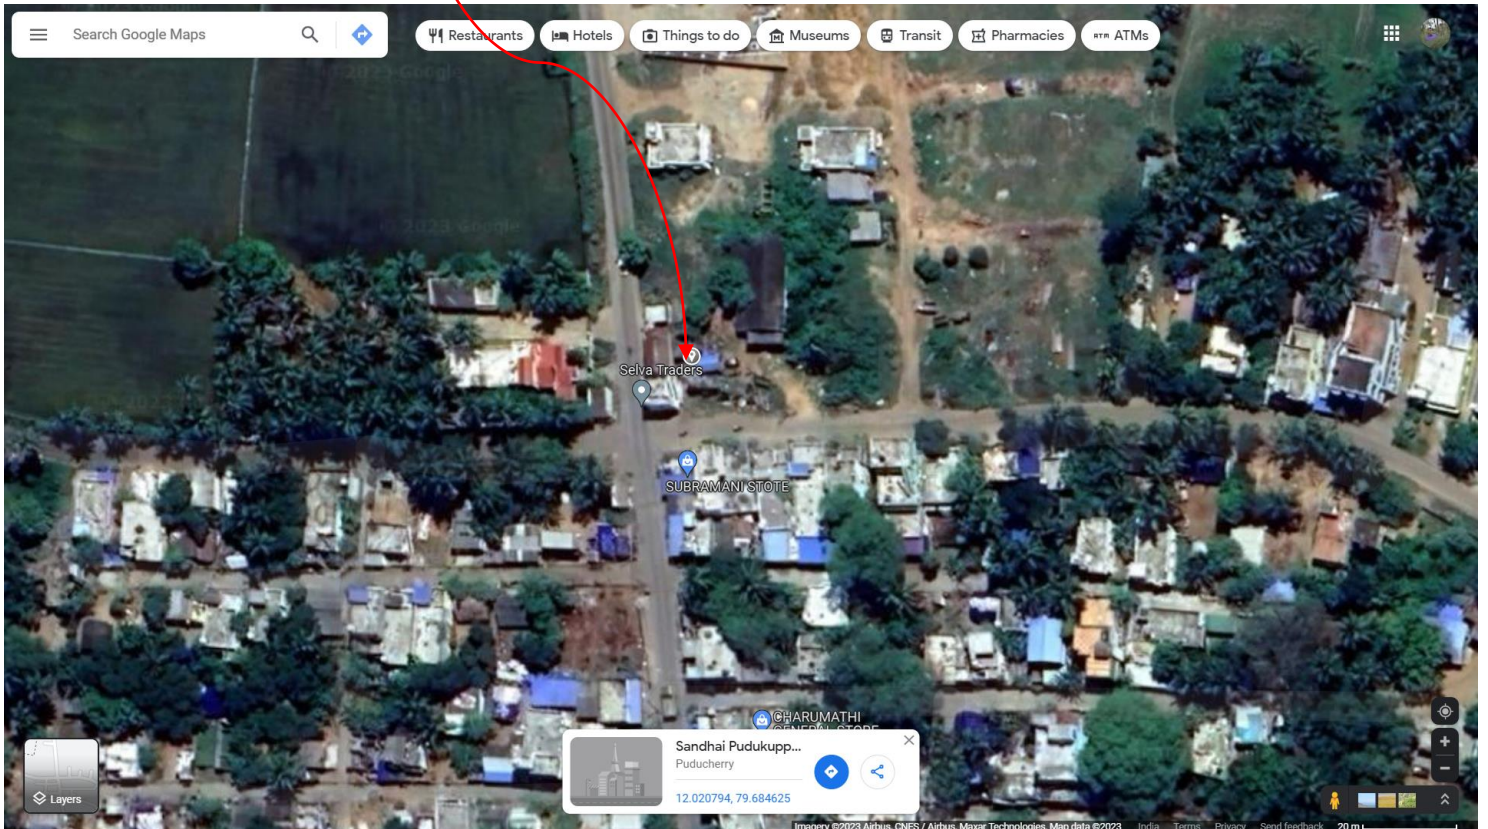

LOCATION DETAILS

The proposed layout **"SRI SHIVASAKTHI NAGAR"** at R.S. No. 81/3 & 81/4PT, Pudukuppam Revenue Village, Mannadipet Commune, Puducherry is having is Latitude and Longitude as **12°01'14.8"N 79°41'04.7"E**