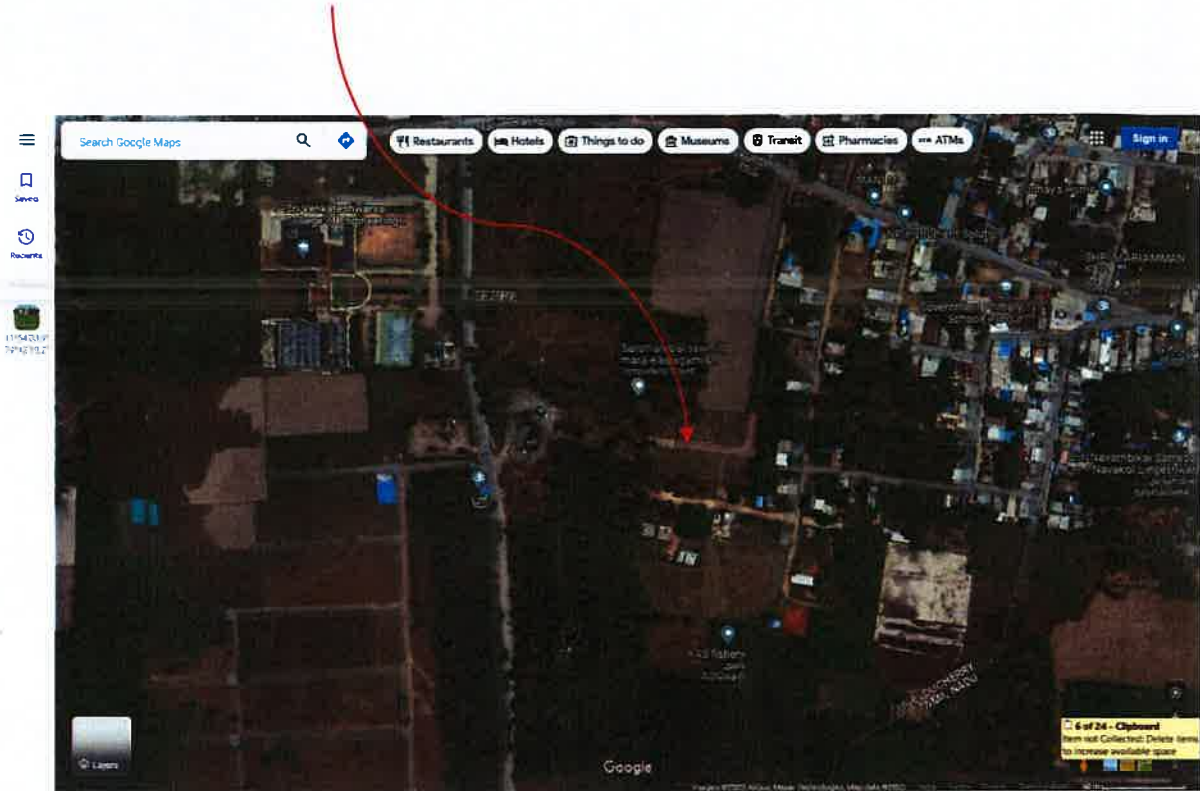

LOCATION DETAILS

The proposed layout "**SELVA NAGAR**" at R.S. Nos. 168/5PT, Pangur, Ariyur Revenue Village, Villianur Commune Panchayat, Puducherry is having its Latitude and Longitude as **11°54'03.9"N 79°42'19.2"E**